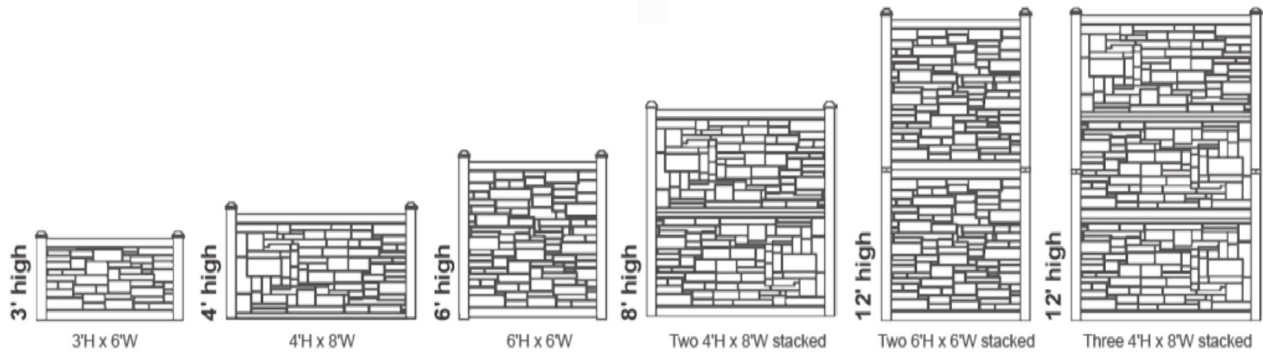

THE NEXT GENERATION OF WASTE ENCLOSURES FROM BINOVA.

PANELS:

- Panels come in 3ft x 6ft, 6ft x 6ft, or 4 x 8ft.
- All panels contain high-grade galvanized steel in both top and bottom rails.
- Panel heights cannot be modified; however, panels can be cut to any custom width.
- Our panels have been engineered to allow stacking to create 8ft, 12ft, and 16ft high walls.

POSTS:

- Posts come in 8.5ft and 12ft heights and have a five-inch outer diameter.
- All posts contain full-length internal, molded, steel stiffeners for optimum strength.
- Posts are made from 50% recycled polyethylene plastic.
- For 12ft and 16ft high projects, we supply metal I-beams with matching plastic post sleeves.